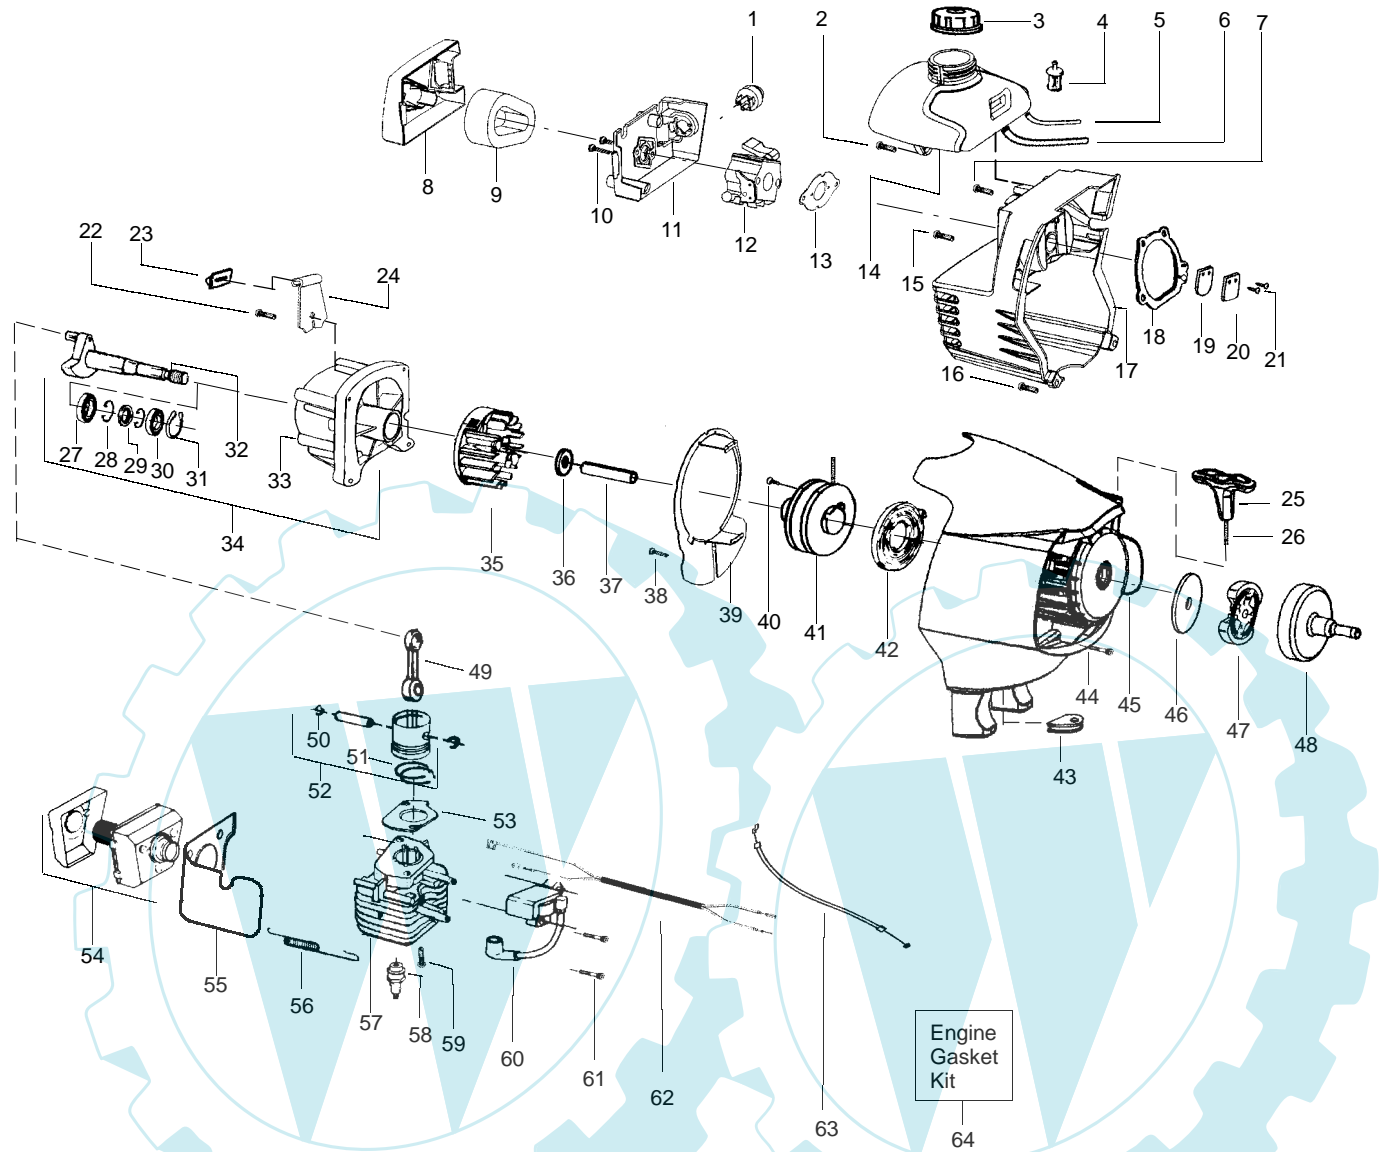

PARTS LIST NO. 530088087		McCULLOCH ® PARTS LIST	MODEL(s) Trim Mac 323S	
DATE 2/19/02	Replaces 530088087 - 1/17/02		NOTE: Illustration may differ from actual model due to design changes	PAGE NO. 2

Ref.	Part No.	Description	Ref.	Part No.	Description	Ref.	Part No.	Description
1.	530047721	Bulb-purge	23.	530055492	Isolator-fuel tank	44.	530015810	Screw-F/hsg
2.	530015843	Screw-tank	24.	530054941	Ret.-fuel tank	45.	530056228	Housing-Fan w/eyelet
3.	530049858	Assy-Fuel cap	25.	530054834	Handle-starter	46.	530094189	Washer-Clutch
4.	530095646	Assy-Fuel pick-up	26.	530071400	Kit-Rope	47.	530055122	Assy.-Clutch
5.	530071404	Kit-Fuel line	27.	530032103	Bearing-inner	48.	530028799	Assy-Drum
6.	530069216	Kit-Fuel/Purge line	28.	530015787	Retainer	49.	530010960	Assy-Connecting rod
7.	530015775	Screw	29.	530019158	Seal	50.	530015162	Retainer-piston pin
8.	530054935	Cover-Air box	30.	530032102	Bearing-outer	51.	530025875	Ring-Piston
9.	530054946	Filter-Air	31.	530015789	Retainer-crankshaft	52.	530069275	Kit-Piston
10.	530015849	Screw-carb.	32.	530054948	Assy-crankshaft	53.	530071401	Gasket-Cylinder (kit)
11.	530054934	Air Box	33.	530014016	Assy-crankcase	54.	530069310	Kit-Muffler
12.	530071565	Assy-carb.(wt619)	34.	530055372	Assy-c'case/c' shaft (incl. 27-31,32,33)	55.	530053346	Heat shield/air dam
13.	530071401	Gasket-Carb. (kit)	35.	530071402	Kit-Flywheel Assy.	56.	530036409	Spring-muffler
14.	530055317	Assy-Fuel tank	36.	530016030	Washer	57.	530069626	Kit-Cylinder
15.	530015771	Screw-crankcase	37.	530055620	Spacer	58.	Champion	Spark plug (RCJ-8Y)
16.	530015952	Screw-shrd to f/hsg.	38.	530015775	Screw-baffle	59.	530001624	Bolt-Cylinder
17.	530056044	Shroud	39.	530054939	Plate-baffle	60.	530039217	Module-Ignition
18.	530071401	Gasket-c/case (kit)	40.	530016326	Screw-rope	61.	530015816	Screw-module
19.	530027593	Valve-reed	41.	530071399	Kit-pulley (incl. #40)	62.	530055727	Assy-Rear wire
20.	530054596	Stop-reed	42.	530042086	Spring-starter	63.	530054942	Assy-Throttle Cable
21.	530016064	Screw-reed valve	43.	530019182	Grommet	64.	530071401	Kit-Gasket
22.	530015875	Screw-tank retainer						

✂ = NEW PART NUMBER FOR THIS IPL

* = REFER TO THE SERVICE REFERENCE INDICATED FOR MORE INFORMATION. (LOCATED AT END OF IPL)