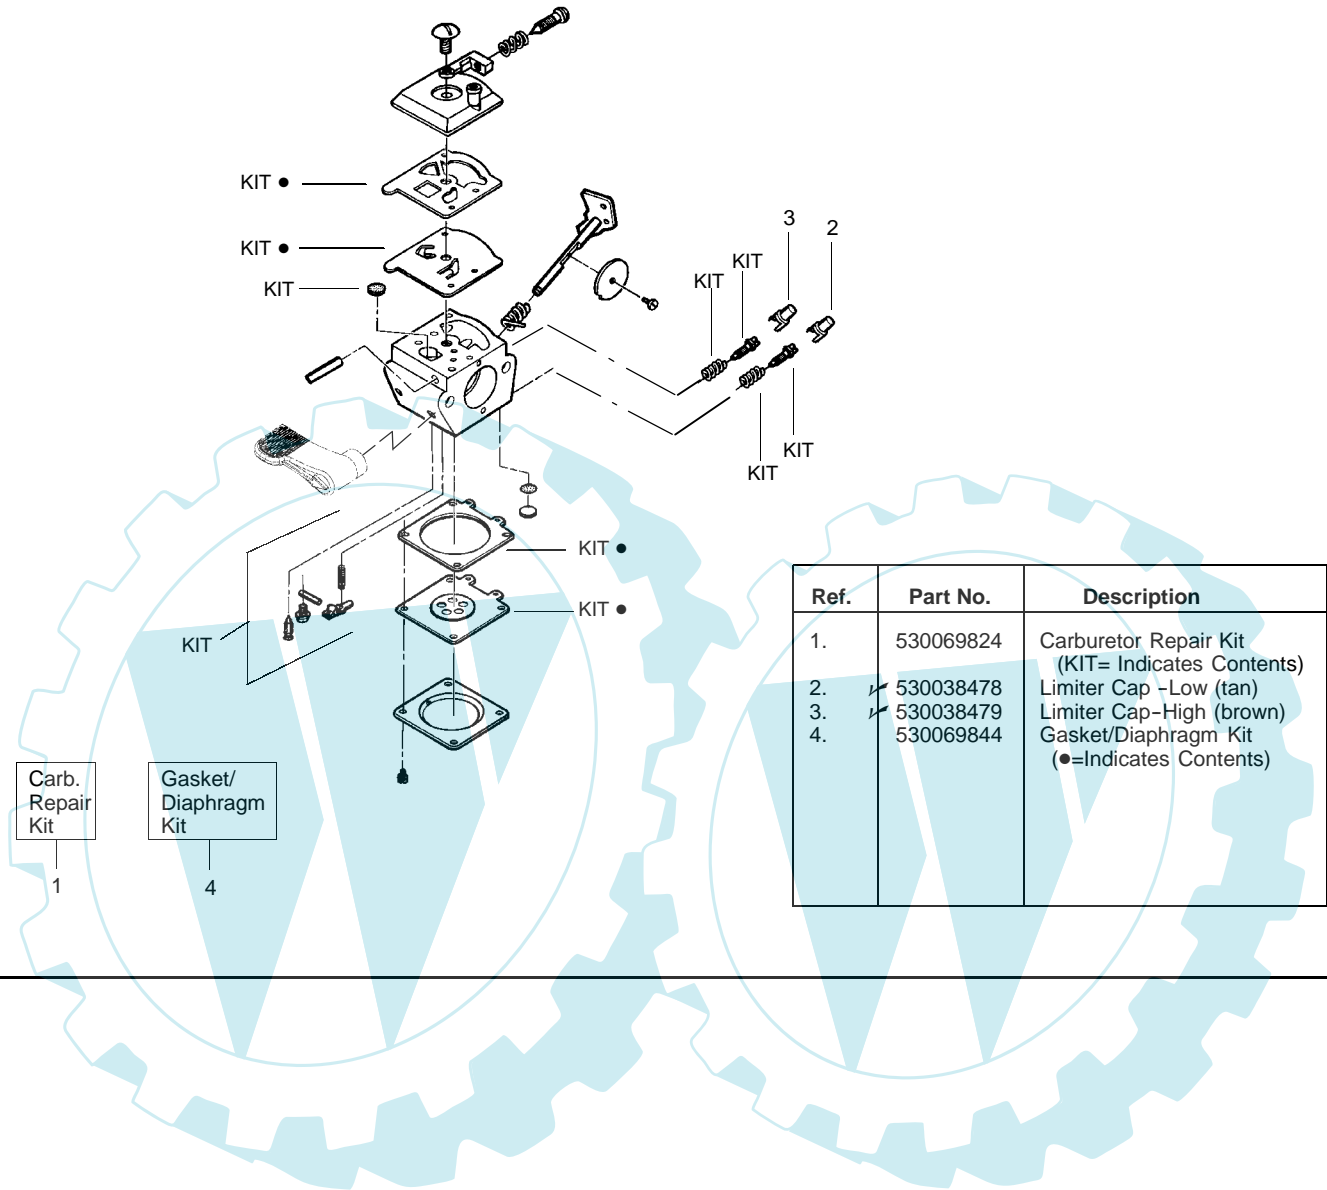

PARTS LIST NO. 530088087		McCULLOCH ® PARTS LIST	MODEL(s) Trim Mac 323S	
DATE 2/19/02	Replaces 530088087 - 1/17/02		NOTE: Illustration may differ from actual model due to design changes	PAGE NO. 3

Kit - Carburetor Assembly No. 530071565 - WT619

Ref.	Part No.	Description
1.	530069824	Carburetor Repair Kit (KIT= Indicates Contents)
2.	530038478	Limiter Cap -Low (tan)
3.	530038479	Limiter Cap-High (brown)
4.	530069844	Gasket/Diaphragm Kit (●=Indicates Contents)

Carb.
Repair
Kit
1

Gasket/
Diaphragm
Kit
4

✓ = NEW PART NUMBER FOR THIS IPL ★ = REFER TO THE SERVICE REFERENCE INDICATED FOR MORE INFORMATION. (LOCATED AT END OF IPL)
● = THESE PARTS ARE ILLUSTRATED FOR CLARITY. ORDER COMPLETE ASSEMBLY.