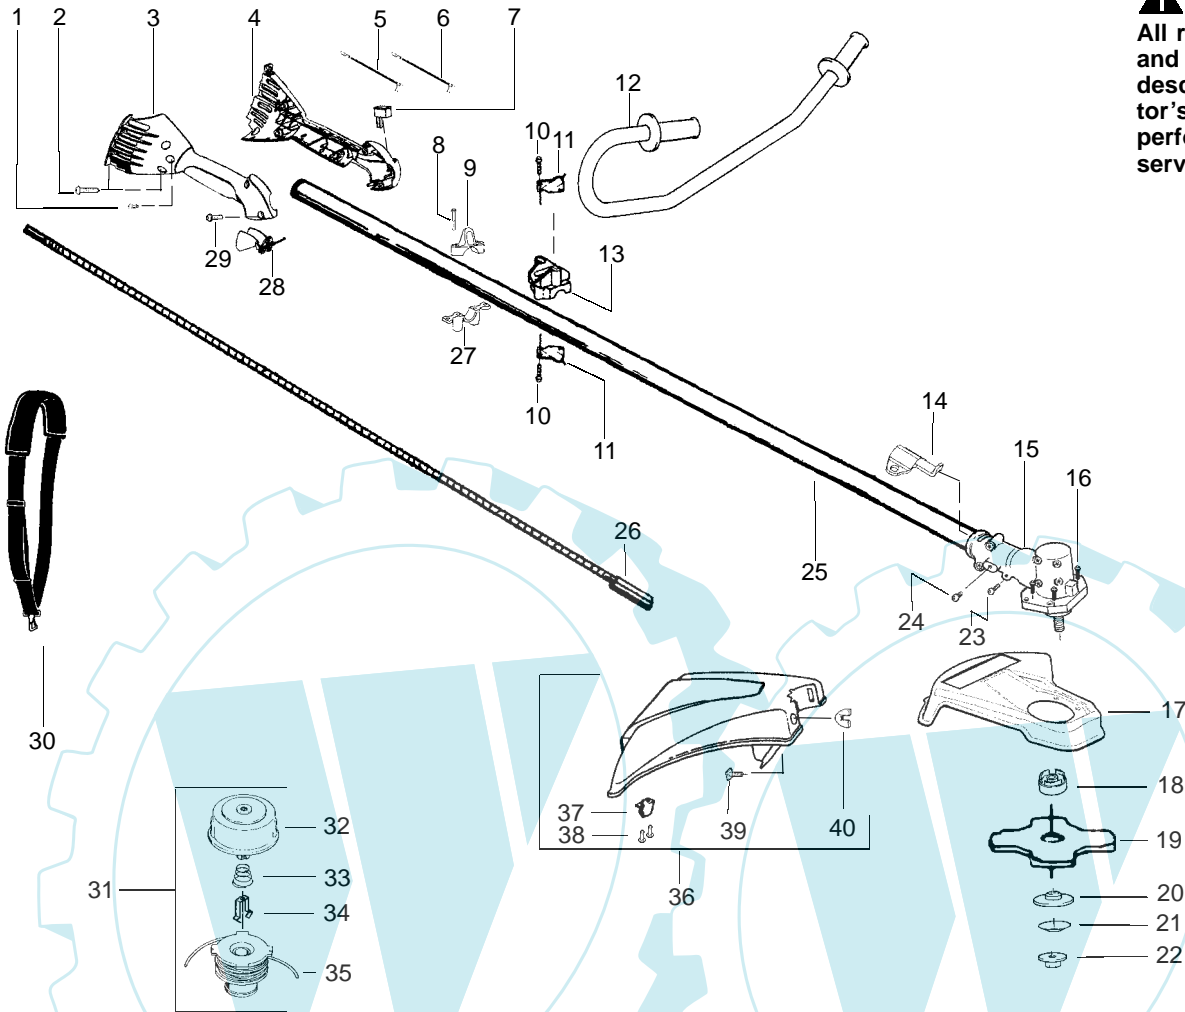

PARTS LIST NO. 530088087		McCULLOCH® PARTS LIST	MODEL(s) Trim Mac 323S
DATE 2/19/02	Replaces 530088087 - 1/17/02		NOTE: Illustration may differ from actual model due to design changes

⚠ WARNING
All repairs, adjustments and maintenance not described in the Operator's Manual must be performed by qualified service personnel.

Ref.	Part No.	Description	Ref.	Part No.	Description	Ref.	Part No.	Description
1.	530015805	Screw-alignment	20.	530095816	Washer	39.	530015820	Bolt
2.	530015886	Screw	21.	530016240	Washer-Belleville	40.	530016118	Wingnut
3.	530054837	Hsg.-Throttle (right)	22.	530015793	Nut-Flange			
4.	530071553	Hsg.-Throttle (left)	23.	530016309	Screw			
5.	530054943	Assy-Front Wire	24.	530016371	Screw			
6.	530055724	Assy-Front Wire (Upper)	25.	530071532	Assy.-Driveshaft			
7.	530071356	Kit-Switch	26.	530095938	Shaft-Flex Drive			
8.	530015770	Screw	27.	530055394	Clamp-Harness (lower)			
9.	530055392	Clamp-Harness (upper)	28.	530056236	Assy-Trigger			
10.	530015791	Screw	29.	530015886	Screw			
11.	530094572	Bracket-Handlebar	30.	530092085	Shoulder Strap			
12.	530096011	Assy.-Handlebar (incl. grip, decal)	31.	530053244	Assy.-Head TNG VI (incl. 32-35)			Not Shown
13.	530012207	Clamp-Handlebar	32.	530095772	Assy.-Hub/Arbor			
14.	530095812	Bracket-Shield	33.	530053241	Spring			
15.	530071406	Kit-Gearbox	34.	530401957	Retainer			
16.	530016312	Screw	35.	530071555	Kit-Spool TNG VI			
17.	530071531	Kit-Metal Shield	36.	530069779	Kit-Shield Assy. (incl. 37-40)			
18.	530095815	Dust cup	37.	530052285	Limiters-Line			
19.	530054865	Assy.-Weedblade	38.	530015805	Screw			
								Operator Manual (Scan) (Euro)
							530086833	Decal-Shaft Warning
							530086834	Decal-Handlebar
							530056194	Decal-Blade Direction
							530029064	